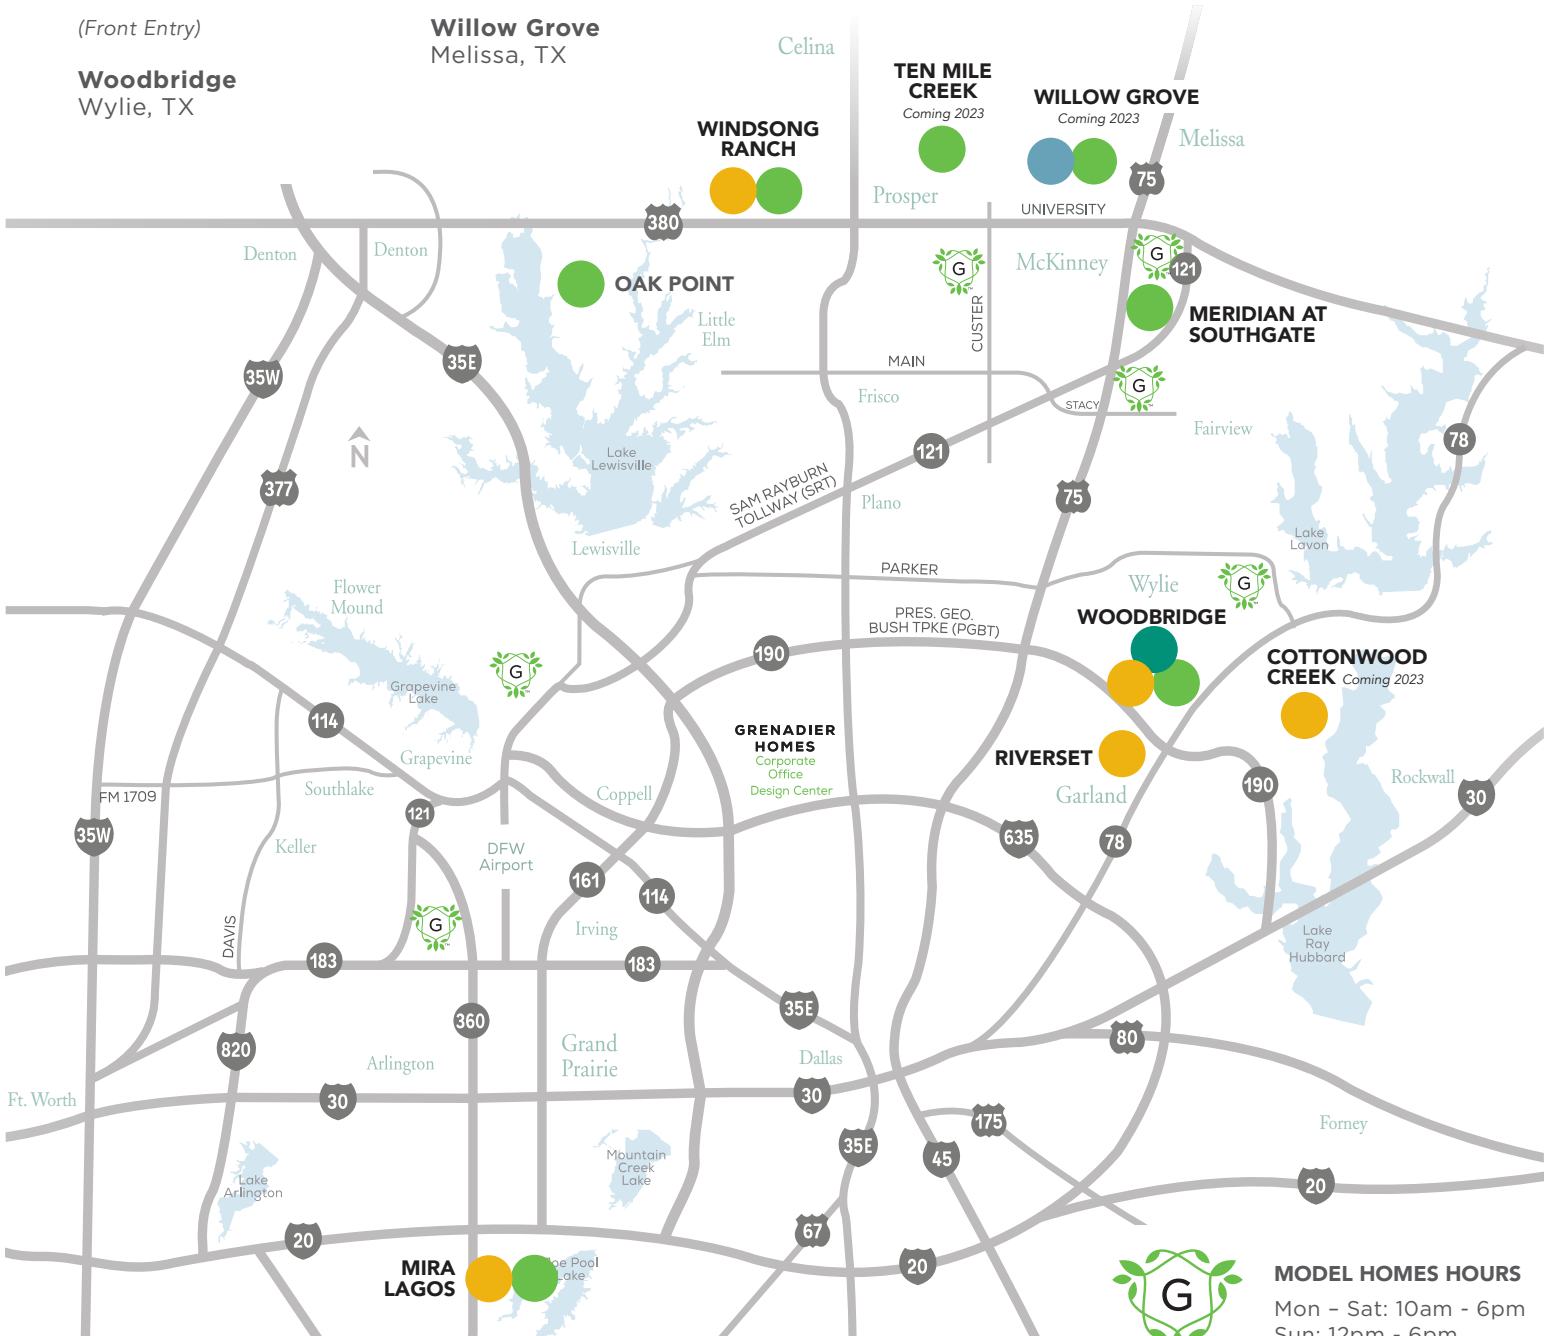

**VILLAS**

**Meridian at Southgate**  
McKinney, TX

**Mira Lagos**  
Grand Prairie, TX

**Windsong Ranch**  
Prosper, TX

**Woodbridge**  
Wylie, TX

**Cottonwood Creek**  
Rowlett, TX  
*Coming 2023*

**TOWNHOMES**

**Wooded Creek**  
Fairview, TX

**Riverset**  
Garland, TX

**Mira Lagos**  
Grand Prairie, TX

**Windsong Ranch**  
Prosper, TX

**Woodbridge**  
Wylie, TX

**Ten Mile Creek**  
Celina, TX  
*Coming 2023*

**Willow Grove**  
Melissa, TX  
*Coming 2023*

**TOWNHOMES**

(Front Entry)

**Woodbridge**  
Wylie, TX

**VERANDAH HOMES**

**Willow Grove**  
Melissa, TX

**MODEL HOMES HOURS**

Mon - Sat: 10am - 6pm  
Sun: 12pm - 6pm